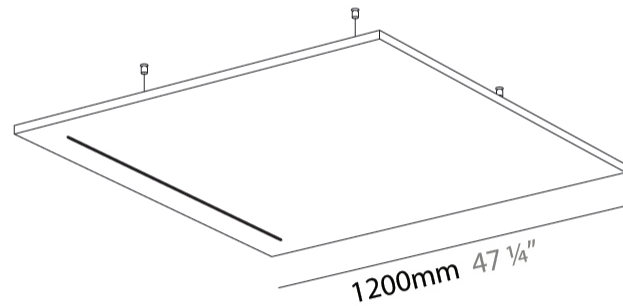

1. To build a product code in our configurator select the specify button on the base model # product page
2. To build a manual product code on this datasheet choose from the options listed below in blue font and add the suffix to the base model #

GENERAL

Series: Just Black Acoustic
Partner: Prolicht
Division: Architectural
Installation: Suspension
Product Type: Acoustic
Mounting Location: Ceiling
Light Distribution: Direct

PHYSICAL

Shape: Square
Length (mm): 1200
Length (in): 47 1/4
Width (mm): 1200
Width (in): 47 1/4
Height (mm): 41
Height (in): 1 5/8

Fixture Finish: [ANC](#) / [ASH](#) / [BNA](#) / [BTC](#) / [BZE](#) / [CEL](#) / [EGG](#) / [EVG](#) / [FOG](#) / [FOS](#) / [FST](#) / [FUA](#) / [IRI](#) / [IRO](#) / [KHA](#) / [LIC](#) / [LIM](#) / [MER](#) / [MSN](#) / [MUS](#) / [ONX](#) / [PEA](#) / [PLU](#) / [POL](#) / [PPY](#) / [RAY](#) / [ROY](#) / [RST](#) / [STE](#) / [SWD](#) / [TAN](#) / [TAU](#)

Fixture Material: Aluminum
Primary Material: Acoustic
Cable Details: [2000mm](#) / [6000mm](#) Transparent Cable

ELECTRICAL

Lamp Type: LED
Input Wattage (W): 23
Total Output Wattage (W): 20.9
Dimming: Non-Dimmable
Driver Included: No
Driver Location: Remote
Driver Type: Constant Voltage - Universal
Driver Class: Class 2
Input Voltage (V): 120 - 277
Output Voltage (V): 24

LED

Color Temperature (°K): 2700
Max. Delivered Lumen (lm): 603
Nominal Lumen (lm): 862
CRI: >90 CRI
Lamp Life (hrs): 80000

OPTICAL

Beam Angle: 30

RATINGS AND CERTIFICATIONS

Certified By: Certified for North American Standards
IP rating: IP20

PROJECT
TYPE
SPECIFIER
QUANTITY
DATE